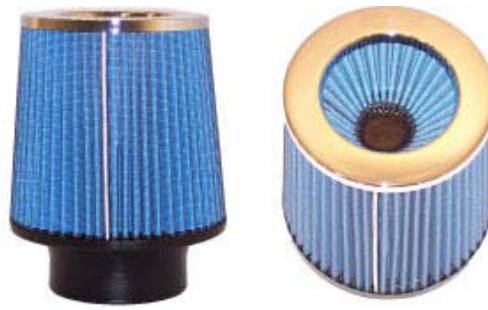

AMSOIL Number	EaAU3560
K&N Number	RU-0950
Product Style	Round Tapered
Base OD	6.2"
Flange ID	3.5"
Flange Length	1.75"
Flange Type	Center
Media Height	6"
Top OD	5.25"

AMSOIL Number	EaAU4095
K&N Number	RC-4780
Product Style	Round Tapered
Base OD	7"
Flange ID	4"
Flange Length	1.688"
Flange Type	Center
Media Height	9.5"
Top OD	5.25"
Sensor Port OD	0.75"

AMSOIL Number	EaAU4091
K&N Number	RC-5102
Product Style	Oval Tapered
Base OD	9.6" X 6.6"
Flange ID	4"
Flange Length	1.875"
Flange Type	Off Set
Media Height	8.938"
Top OD	9" X 5.4"

AMSOIL Number	EaAU4178
K&N Number	RC-4900
Product Style	Round Tapered
Base OD	7.375"
Flange ID	4.125"
Flange Length	1.125"
Flange Type	Center
Media Height	7.875"
Top OD	6.75"
Sensor Port OD	0.70"

AMSOIL Number	EaAU6080
K&N Number	RF-1020
Product Style	Round Tapered
Base OD	7.5"
Flange ID	6"
Flange Length	1"
Flange Type	Center
Media Height	8"
Top OD	5"

AMSOIL Number	EaAU6075
K&N Number	RF-1041
Product Style	Round Tapered
Base OD	7.5"
Flange ID	6"
Flange Length	1"
Flange Type	Center
Media Height	7.5"
Top OD	5"

AMSOIL Number	EaAU6065
K&N Number	RF-1042
Product Style	Round Tapered
Base OD	7.5"
Flange ID	6"
Flange Length	1"
Flange Type	Center
Media Height	6.5"
Top OD	5"

AMSOIL Number	EaAU4075
K&N Number	RF-1040
Product Style	Oval Tapered
Base OD	8.5" X 5.7"
Flange ID	4"
Flange Length	1.5"
Flange Type	Center
Media Height	7.5"
Top OD	6" X 3.75"